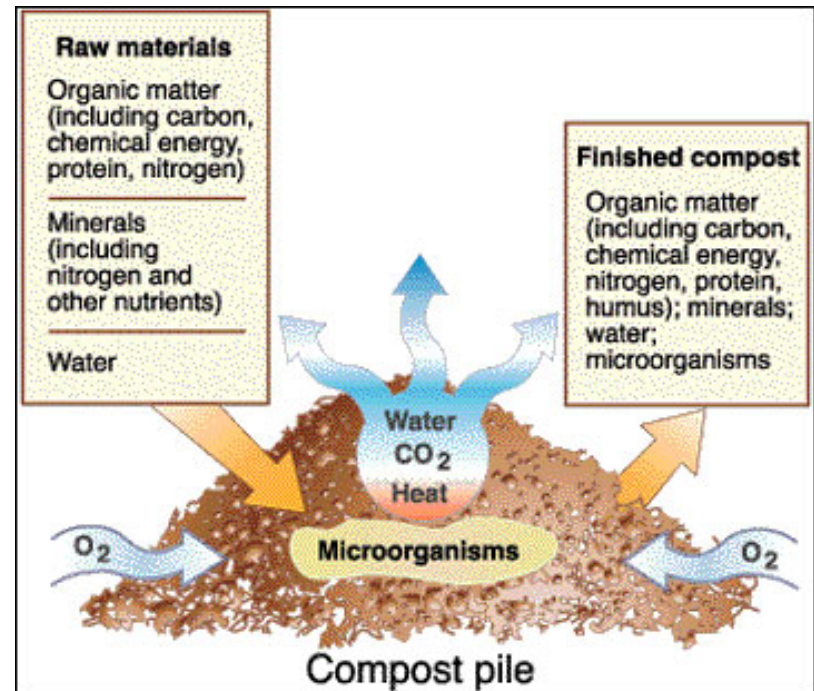

San Francisco Composting

Emma Fried-Cassorla
Green Design and the City

Why a Municipal Composting Program?

- Reduce carbon emission
- Create marketable products
- Growing medium for local agriculture
- Avoids landfilling
- Save \$ and emissions from transportation
- Anaerobic digestion for energy production
- Closed loop

<http://extension.missouri.edu/explore/images/g06956figure01.jpg>

Materials Currently Disposed

San Francisco's "Fantastic Three"

Composting Collection

全部食物

水果、蔬菜、肉類、家禽、海鮮、骨頭、米飯、豆類、麵粉類、麵包和乳酪、剩飯剩菜、蛋類

被食品弄髒的紙類