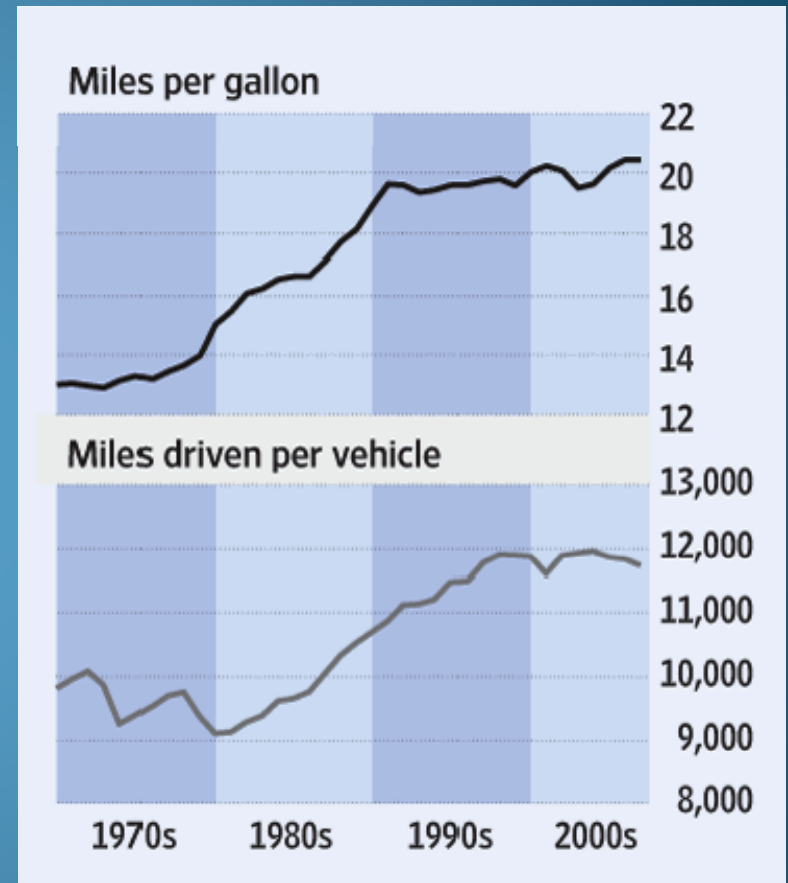

FRONT ELEVATION

Hazel

EAST ELEVATION

House

REAR ELEVATION

The Rebound Effect; Jevons Paradox

Bibliography

- All Photos and Plans Courtesy of Dan Garfalo and the Hazel House Website: <https://sites.google.com/site/hazelhousephiladelphia/>
- Superior Walls Diagram: <http://www.superiorwalls.com/products/xiwall.php>
- ERV Diagram: <http://residential.fantech.net/residential-products/indoor-air-quality/ervs-energy-recovery-ventilators>
- Geothermal Diagram: <http://www.maccoenergy.com/heat-pumps-geothermal/>
- Jevons Paradox Charts: <http://en.wikipedia.org/wiki/File:JevonsParadoxA.png>
- Rebound Effect for Cars: <http://online.wsj.com/article/SB124338431100556717.html>